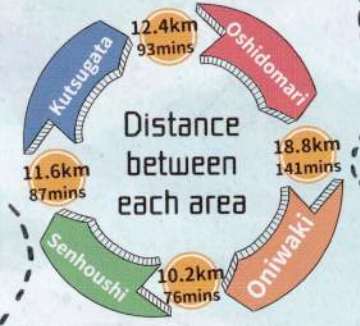

Cycling Road

Distance between major points

Total 24.9km
3hrs 15mins

Rishiri Round Trip Course

- Via Roadway
53.0km / 6 hrs 37mins
- Via Rishiri Cycling Road
60.2km / 7 hrs 31 mins

※Calculating at 8 km/h (very slow)